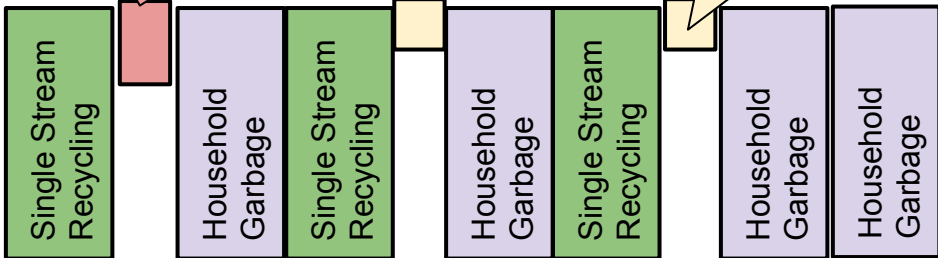

NEW! Food Scrap Recycling Collection

Plastic Bag Collection

BACK AREA INCLUDES YARD WASTE AND BULKY WASTE

Attendants' Hut

White Appliances (with Freon)

Scrap Metal

Animal Control

Scale/Office Hut (Attendant)

Town Salt Storage and Leaf Compost

ENTRANCE/EXIT

139 Lakeview Ave